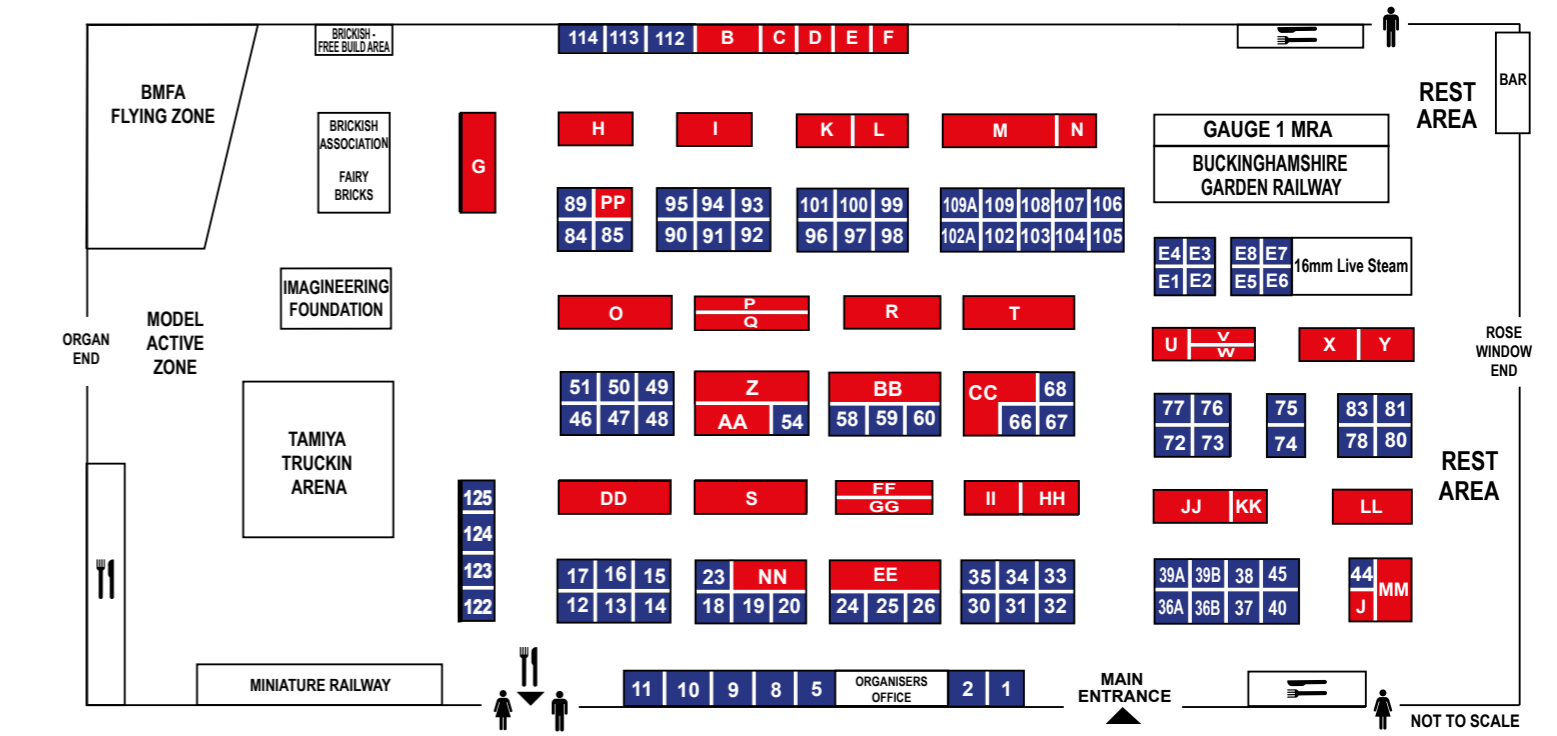

Solder Connection
Unit 5, Severn Link Distribution Centre, Chepstow, Monmouthshire, NP16 6UN
Tel: 01291 624400
Email: Sales@solderconnection.co.uk
Web: www.solderconnection.com
Stand: E5

Sole Mates
Goodlass House, Goodlass Road, Hunts Cross, L24 9HJ
Tel: 0151 345 6061
Email: enquiries@sole-mates.eu
Web: www.sole-mates.eu
Stand: E7

Stuart Models (UK) Ltd.
Grove Works, West Road, Bridport, Dorset, DT6 5JT
Tel: 01308 456859
Email: sales@stuartmodels.com
Web: www.stuartmodels.com
Stands: 58+59

TEE Publishing Ltd.
The Fosse, Fosse Way, Leamington Spa, CV31 1XN
Tel: 01926 614101
Email: info@teepublishing.co.uk
Web: www.teepublishing.co.uk
Stands: 1+2

Toolstop
16 Great Holland Square, Bracknell, Berkshire, RG12 8UX
Tel: 01344 421718
Email: toolstopsales@aol.com
Stands: 122-125

Tracy Tools Ltd.
Unit 1, Parkfield Ind. Estate, Barton Hill Way, Torquay, TQ2 8JG
Tel: 01803 328603
Email: info@tracytools.com
Web: www.tracytools.com
Stands: 96-98

Triple X Trading
Unit 104, 91 Mayflower Street, Plymouth, Devon, PL1 1SB
Email: triplextrading@gmx.com
Stand: 99

TurboCAD
Sheridan House, 40-43 Jewry Street, Winchester Hampshire, SO23 8RY
Tel: 01962 835081
Email: ptracey@processflows.co.uk
Web: www.paulthecad.co.uk
Stand: 85

TurboTrade UK
Tel: 07926 256551
Email: turbotradeuk@tesco.net
Web: www.turbotradeuk.co.uk
Stand: 60

View Models
2 Station View, Ash Vale, Surrey, GU12 5NR
Tel: 01252 520229
Email: viewmodels@yahoo.co.uk
Web: www.viewmodels.co.uk
Stand: 81

Walker Midgley Insurance Brokers Ltd.
The Balance, Pinfold Street, Sheffield, S1 2GU
Tel: 0114 2502770
Email: enquiries@walkermidgley.co.uk
Web: www.walkermidgley.co.uk
Stand: 91

Warren Machine Tools Ltd. (Warco)
Warco House, Fisher Lane, Chiddingfold, Surrey, GU8 4TD
Tel: 01428 682929
Email: sales@warco.co.uk
Web: www.warco.co.uk
Stands: 102A-109A

Whotzhot Ltd
8 Southway, Southwell Business Park, Portland, Dorset, DT5 2NL
Tel: 01305 823888
Email: whotzhot@btconnect.com
Web: www.whotzhot.info/superwrench
Stand: 54

Woodland Trust
Tel: 0330 333 3300
Web: www.woodlandtrust.org.uk
Stand: E6

SOCIETY STANDS, CLUBS & DEMONSTRATIONS